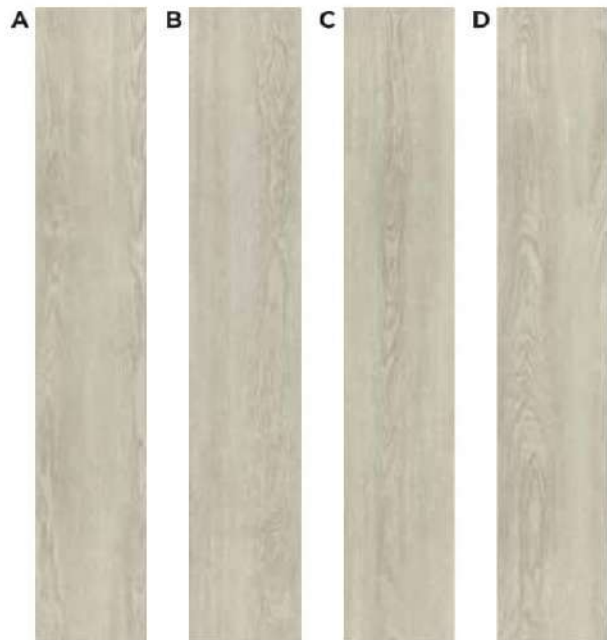

WOOD

BLISS COLLECTION

SHAKER OAK | HF000812

*Colors are indicative, Please refer actual products for exact color

CLICK HERE

WOOD

BLISS COLLECTION

COASTAL SAND OAK | HF000809