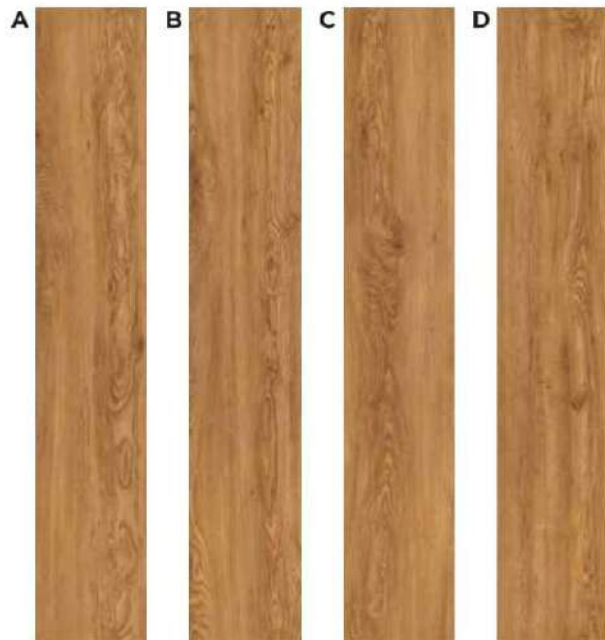

*Colors are indicative, Please refer actual products for exact color

CLICK HERE

WOOD

BLISS COLLECTION

TEAK BROWN | HF000821

*Colors are indicative, Please refer actual products for exact color

[CLICK HERE](#)