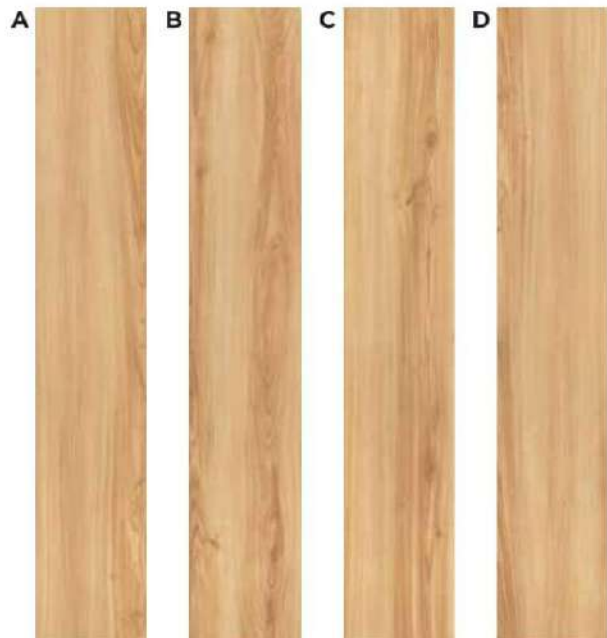

*Colors are indicative, Please refer actual products for exact color

CLICK HERE

WOOD

BLISS COLLECTION

HARVEST HARMONY | HF000808

*Colors are indicative, Please refer actual products for exact color

CLICK HERE