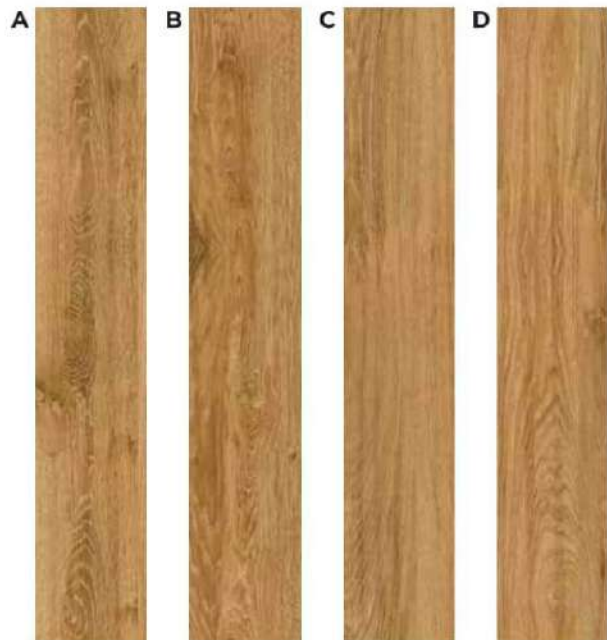

WOOD

BLISS COLLECTION

YELLOW CLAY OAK | HF001136

*Colors are indicative, Please refer actual products for exact color

CLICK HERE