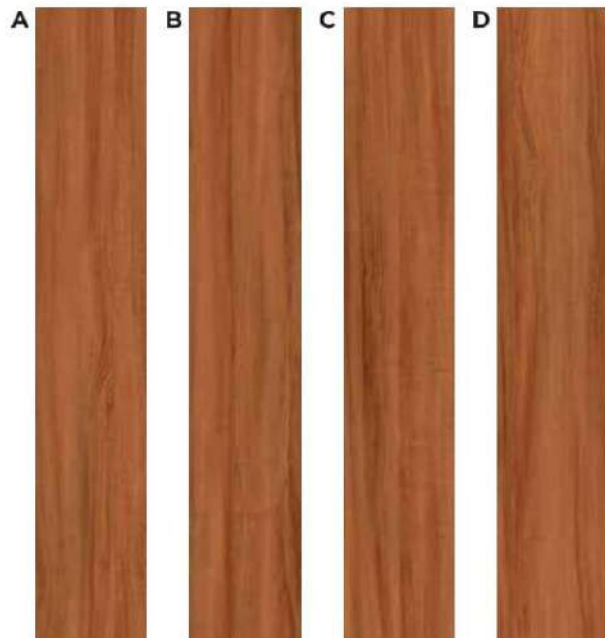

WOOD

BLISS COLLECTION

NATURAL TEAK | HF000822

*Colors are indicative, Please refer actual products for exact color

[CLICK HERE](#)