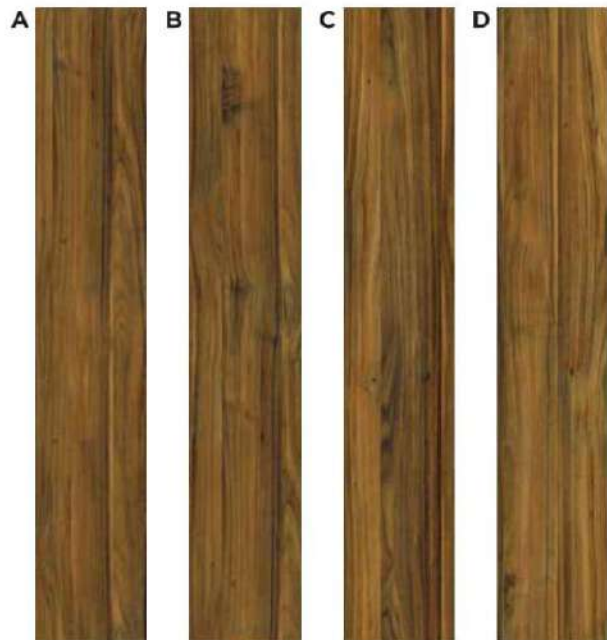

WOOD

BLISS COLLECTION

NATURAL TEAK | HF000822

*Colors are indicative, Please refer actual products for exact color

[CLICK HERE](#)

WOOD

BLISS COLLECTION

ALMOND | HF000823

*Colors are indicative, Please refer actual products for exact color

CLICK HERE

WOOD

BLISS COLLECTION

BRUNETTE WOOD | HF001135

*Colors are indicative, Please refer actual products for exact color

CLICK HERE

*Colors are indicative, Please refer actual products for exact color

[CLICK HERE](#)