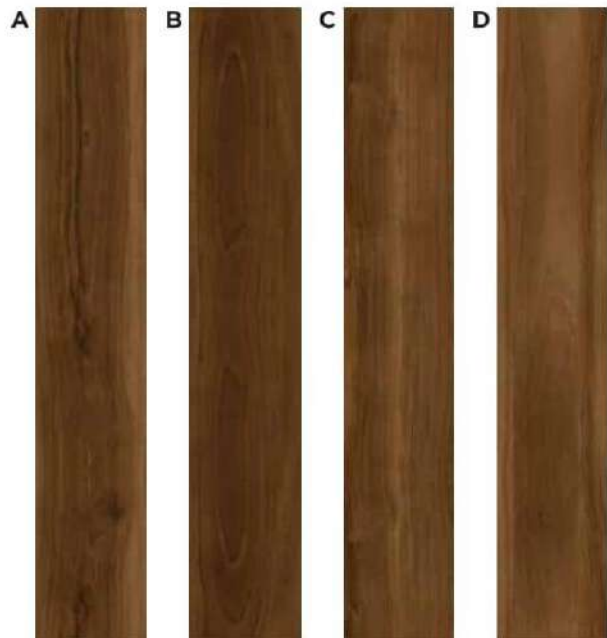

*Colors are indicative, Please refer actual products for exact color

CLICK HERE

WOOD

BLISS COLLECTION

BRUNETTE WOOD | HF001135

*Colors are indicative, Please refer actual products for exact color

CLICK HERE

WOOD

BLISS COLLECTION

DARK WALNUT | HF000824

*Colors are indicative, Please refer actual products for exact color

CLICK HERE

WOOD

BLISS COLLECTION

BROWN ELM | HF001134

*Colors are indicative, Please refer actual products for exact color

[CLICK HERE](#)